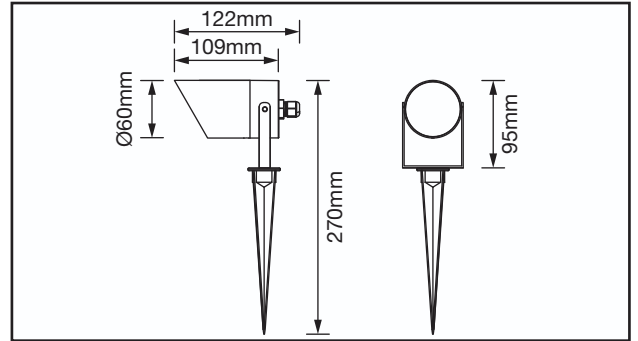

ASPK600

6W 220-240V AC IP65 Carbon Black
COB LED Garden Wall/Spike Light

Excalibur²

PRODUCT FEATURES

- Metal Gland Pre-Wired To 2.5m Of Toughened Rubber Cable
- Aluminium Body Featuring Anti-Glare Cowl
- IP65 Rated
- DiamondTec Halogen Styled Lens
- Interchangeable Coloured Glass Filters Available (Sold Separately)
- Detachable Spike for Surface Mounting
- Carbon Black Powder Coated Finish

TECHNICAL SPECIFICATIONS

| Product Code | ASPK600/30 | ASPK600/40 |
|------------------------------------|--------------|--------------|
| Luminous Flux (LM) | ≤550lm | ≤600lm |
| Useful Luminous Flux (LM) | ≤550lm | ≤600lm |
| CCT (Kelvin) | 3000K | 4000K |
| Beam Angle (°) | 20 | 20 |
| SDCM | <6 | <6 |
| CRI | >80 | >80 |
| Peak Intensity (cd) | 3418 | 3075 |
| Operating Voltage (V) | 220-240V AC | 220-240V AC |
| Max Output Power (W) | 6W | 6W |
| Operating Current (A max) | 0.035A | 0.035A |
| Standby Power (W) | <0W | <0W |
| Power Factor (Pf) | >0.7 | >0.7 |
| Class | I | I |
| Body Material | Aluminium | Aluminium |
| Frame Colour | Carbon Black | Carbon Black |
| Switching Cycles | 15,000 | 15,000 |
| Ingress Protection | IP65 | IP65 |
| Ambient Operating Temperature (°C) | -20°C~40°C | -20°C~40°C |
| Input Frequency (Hz) | 50/60Hz | 50/60Hz |
| Guarantee | 3 Years | 3 Years |
| Dimmable | No | No |
| Cable Length | 2.5m | 2.5m |
| Lifetime (L70 B50) | 25,000 Hrs | 25,000 Hrs |